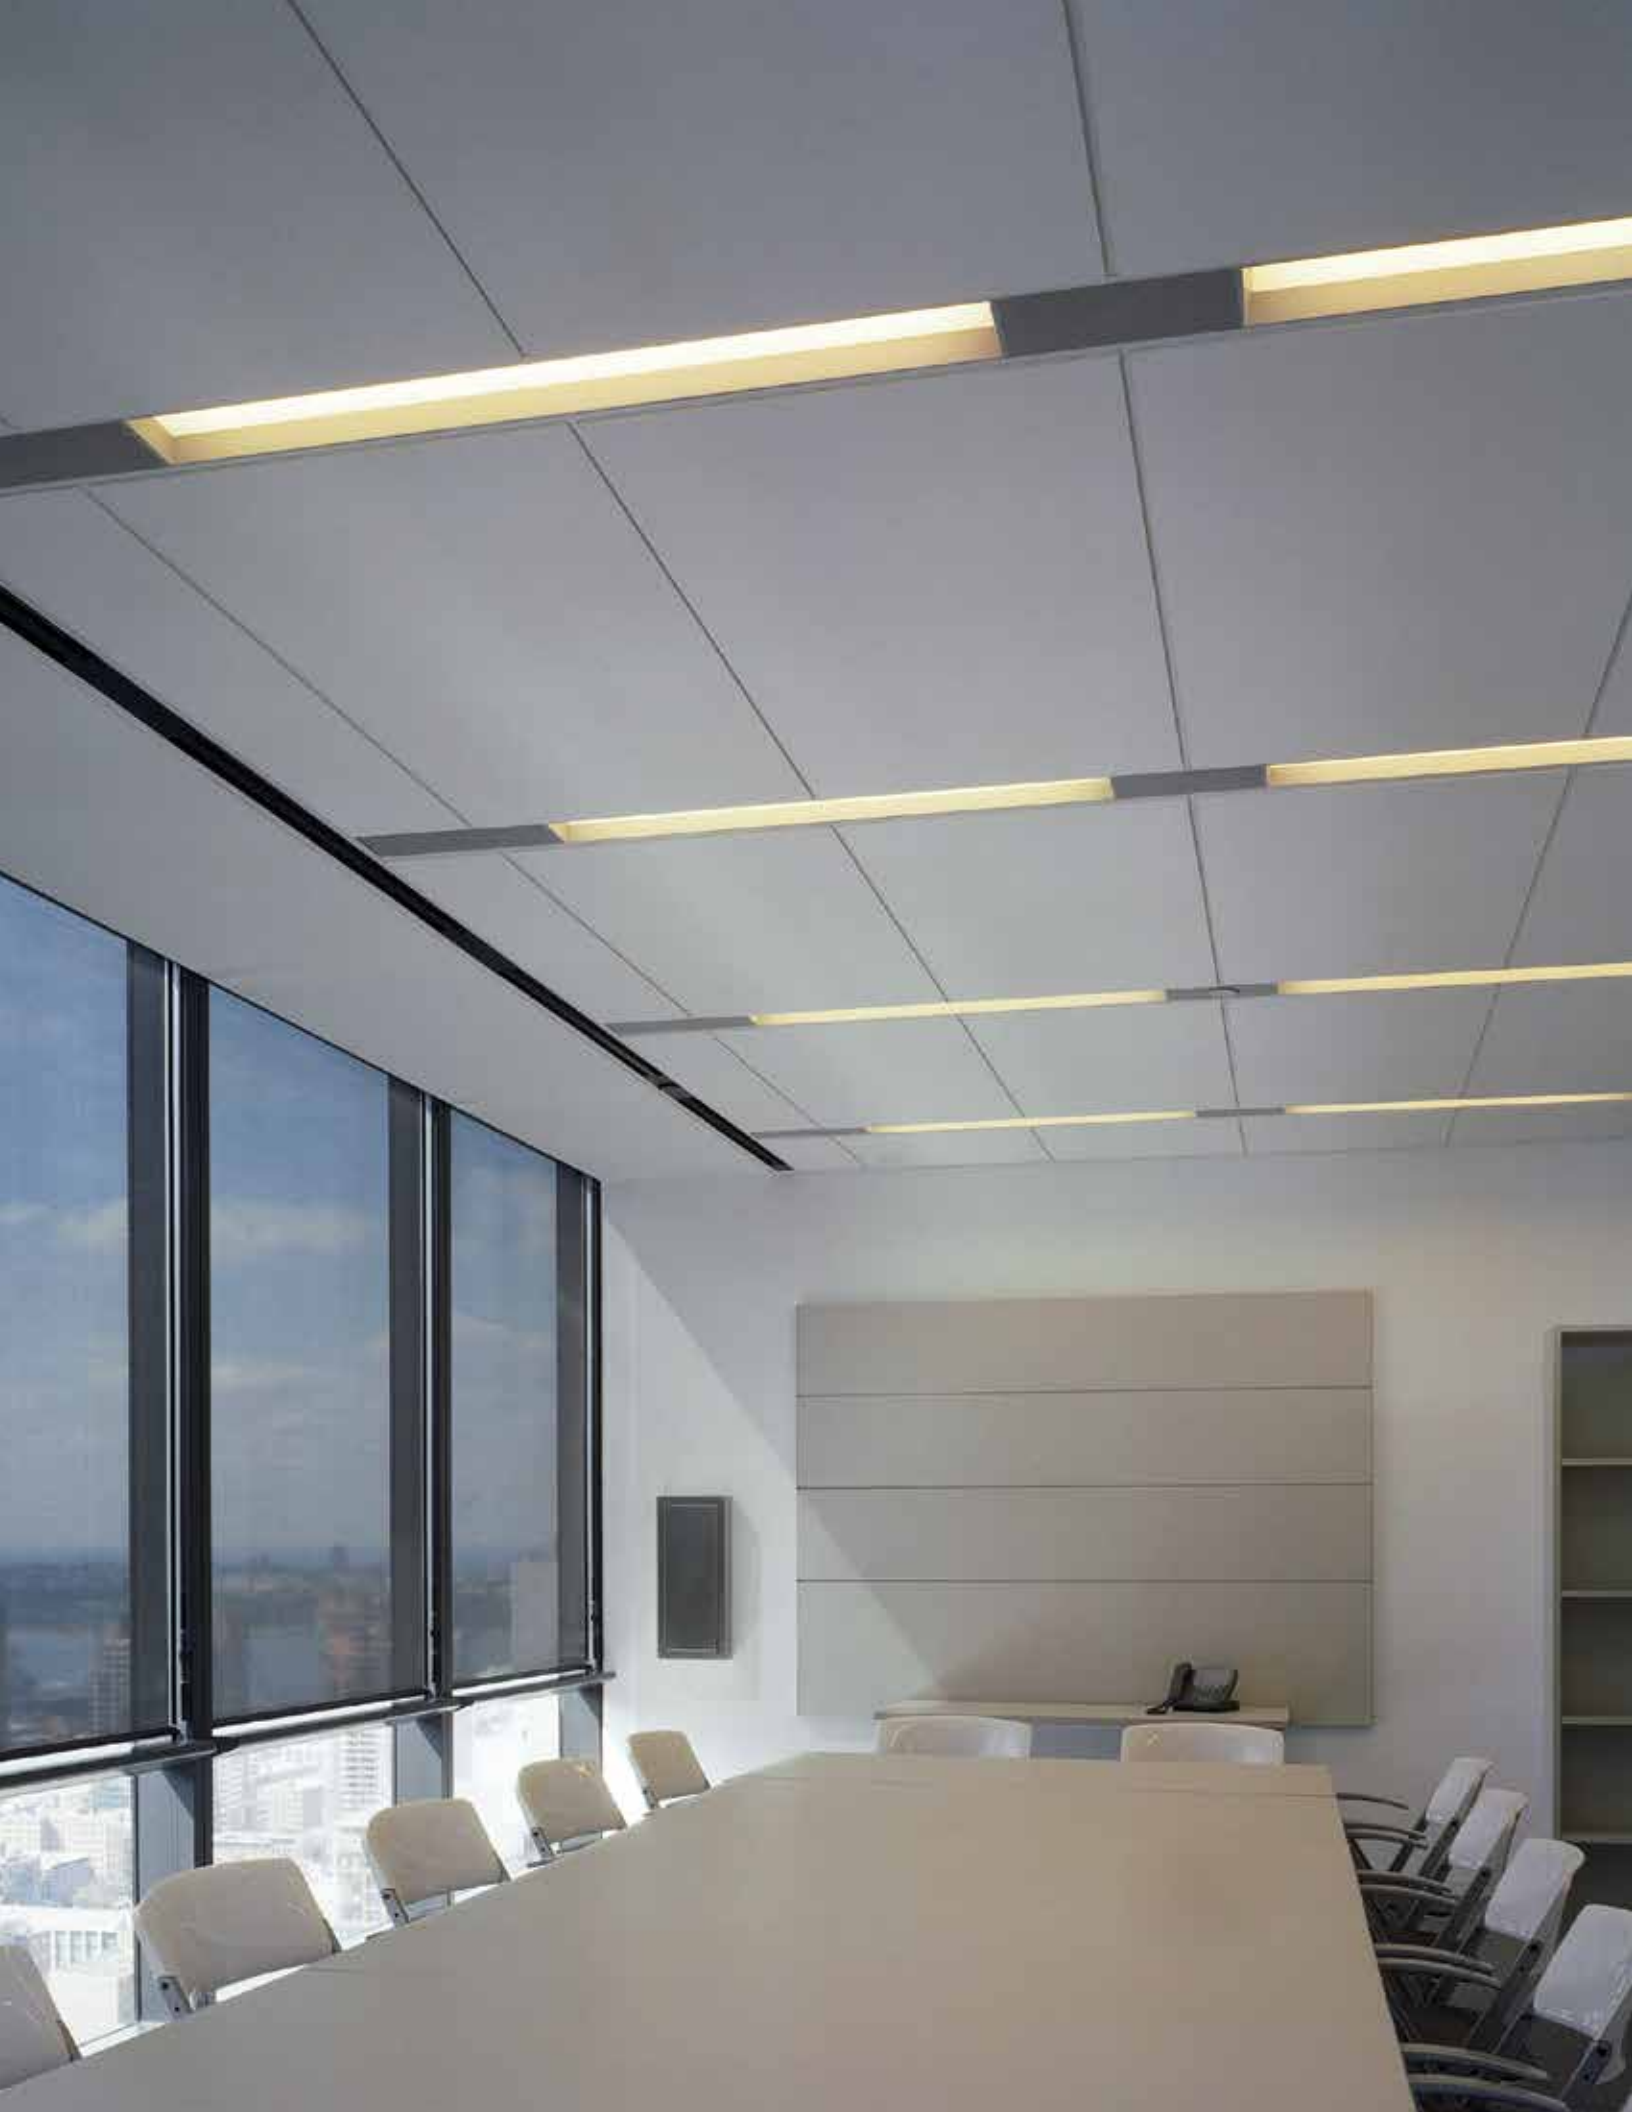

USG
Ceiling
Solutions

LOGIX™
Integrated Ceiling Systems

USG
IT'S YOUR WORLD. BUILD IT.™

Freedom

Enjoy the freedom to bring to life the vision you see in your mind. Logix™ Brand Integrated Ceiling Systems from USG provide that freedom. With a breakthrough design that combines advanced engineering and a strikingly pure aesthetic, Logix offers a flexible, environmentally conscious system that provides a beautiful ceiling free from visual clutter.

Organization

Logix™ brings together form, fit, and function in a tested system with crisp lines and a pure aesthetic. Align your ceiling with structural elements and furniture or define work areas and emphasize areas of interest.